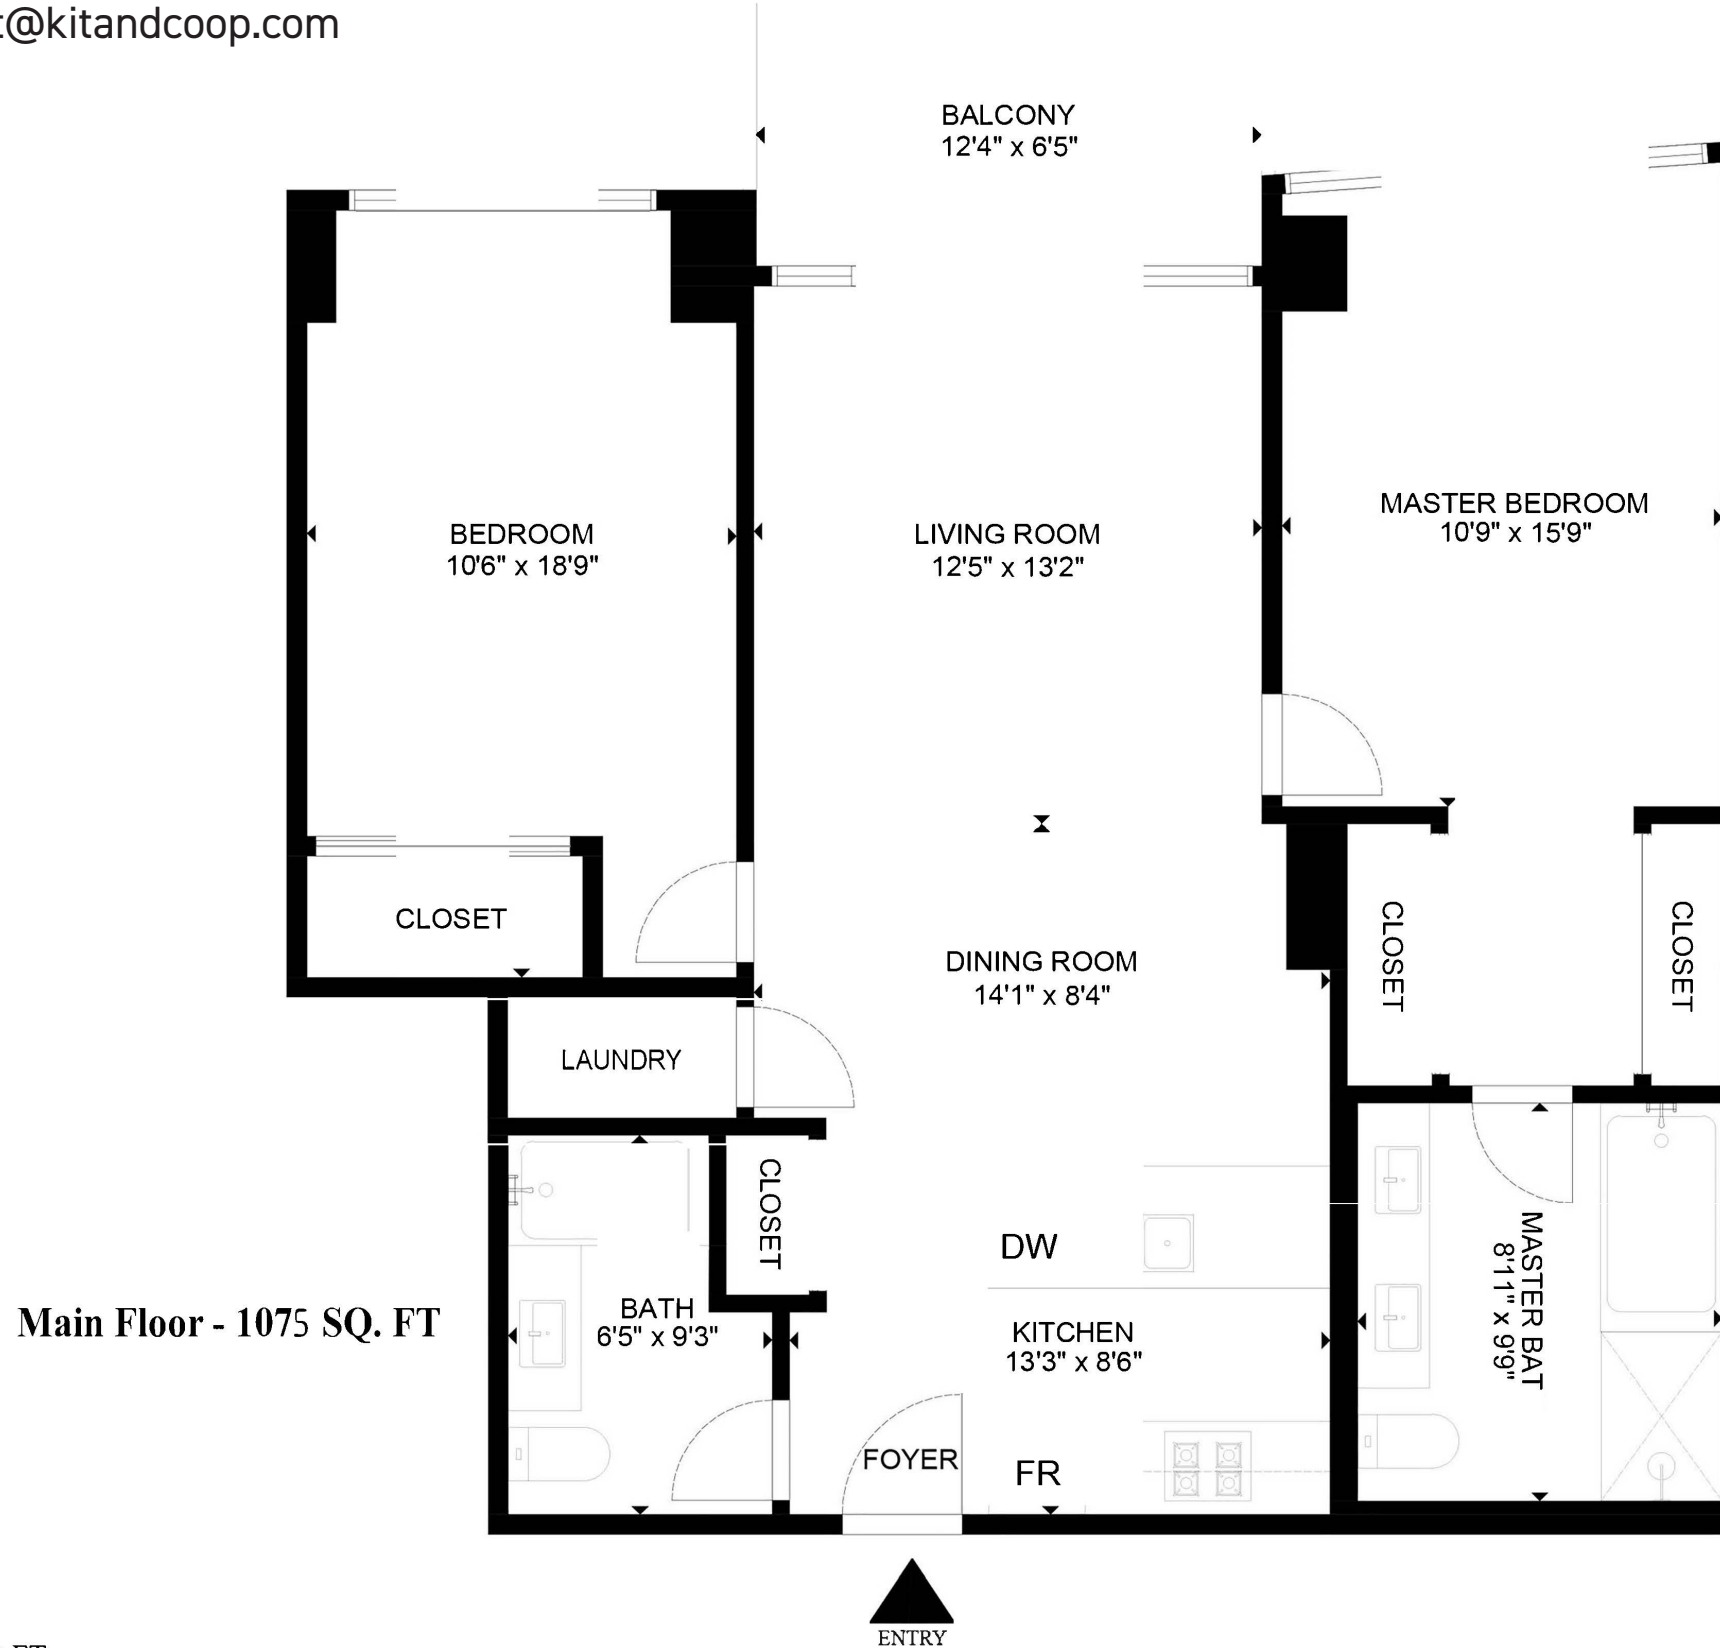

Hugh Cooper & Kit Matkaluk

778.998.4844
604.506.5019

hugh@kitandcoop.com
kit@kitandcoop.com

KIT & COOP

Main Floor 1075 SQ FT
Total 1075 SQ FT

*Floor plans are intended to give a general indication of the proposed layout only.
*All dimensions are not guaranteed, not intended to form part any contract or warranty.